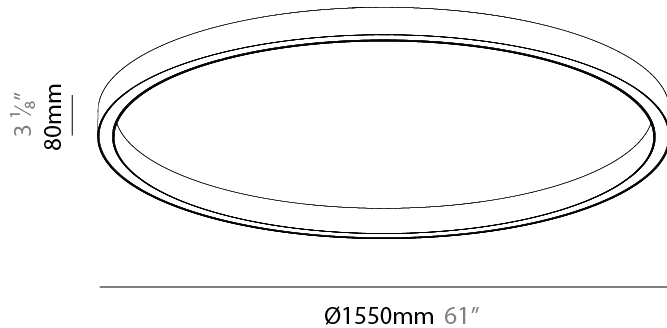

A3D419-	-	-
base number	LED Dimming	Finishes (Diamond) Diffuser Options

1. To build a product code in our configurator select the specify button on the base model # product page
2. To build a manual product code on this datasheet choose from the options listed below in blue font and add the suffix to the base model #

GENERAL

Series: Glorious
Subseries: Glorious 45
Partner: Prolicht
Division: Architectural
Installation: Surface
Product Type: Ceiling Surface
Mounting Location: Ceiling
Light Distribution: Direct

PHYSICAL

Shape: Round
Diameter (mm): 1550
Diameter (in): 61
Height (mm): 76
Height (in): 3
Weight (kg): 4
Diffuser: PMMA - Opal / Microprism / Clear Microprism
Fixture Finish: SSR / BKV / CWI / CRY / HAB / UFT / ITA / RUA / FTG / MYG / LOD / PUS / FRO / FUP / KIA / POP / BLS / SPG / MEY / GOH / CHC / COM / ABZ / JAG / OBR / MOS / ROR
Fixture Material: PMMA / Aluminum

ELECTRICAL

Lamp Type: LED
Input Wattage (W): 87.1
Total Output Wattage (W): 79.2
Dimming: Non-dimming / DALI Dimming / MATTER Dimming
Driver Included: Yes
Driver Location: Integrated
Driver Type: Constant Current - Universal
Driver Class: Class 2
Input Voltage (V): 120 - 277

LED

Color Temperature (°K): 2700-6500 Tunable White
Max. Delivered Lumen (lm): Max 10217
Nominal Lumen (lm): Max 14375
CRI: >90 CRI
Lamp Life (hrs): 50000

OPTICAL

Adjustability: Fixed

RATINGS AND CERTIFICATIONS

Certified By: Certified for North American Standards
IP rating: IP40