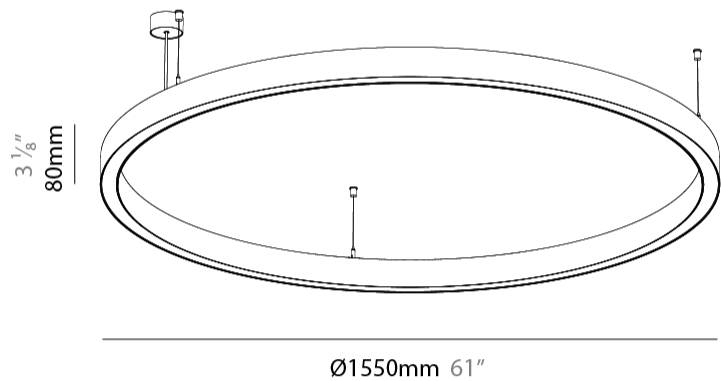

1. To build a product code in our configurator select the specify button on the base model # product page
2. To build a manual product code on this datasheet choose from the options listed below in blue font and add the suffix to the base model #

GENERAL

Series: Glorious
Subseries: Glorious 45
Partner: Prolicht
Division: Architectural
Installation: Suspension
Product Type: Pendant
Mounting Location: Ceiling
Light Distribution: Direct

PHYSICAL

Shape: Round
Diameter (mm): 1550
Diameter (in): 61
Height (mm): 76
Height (in): 3
Weight (kg): 4
Diffuser: PMMA - Opal / Microprism / Clear Microprism
Fixture Finish: SSR / BKV / CWI / CRY / HAB / UFT / ITA / RUA / FTG / MYG / LOD / PUS / FRO / FUP / KIA / POP / BLS / SPG / MEY / GOH / CHC / COM / ABZ / JAG / OBR / MOS / ROR
Fixture Material: PMMA / Aluminum
Cable Details: 2000mm/78 3/4" or 6000mm/236 1/4" Cable Transparent

ELECTRICAL

Lamp Type: LED
Input Wattage (W): 87.1
Total Output Wattage (W): 79.1
Dimming: Non-dimming / DALI Dimming / MATTER Dimming
Driver Included: Yes
Driver Location: Integrated
Driver Type: Constant Current - Universal
Driver Class: Class 2
Input Voltage (V): 120 - 277

LED

Color Temperature (°K): 2700-6500 Tunable White
Max. Delivered Lumen (lm): Max 10217
Nominal Lumen (lm): Max 14375
CRI: >90 CRI
Lamp Life (hrs): 50000

OPTICAL

Adjustability: Fixed

RATINGS AND CERTIFICATIONS

Certified By: Certified for North American Standards
IP rating: IP40